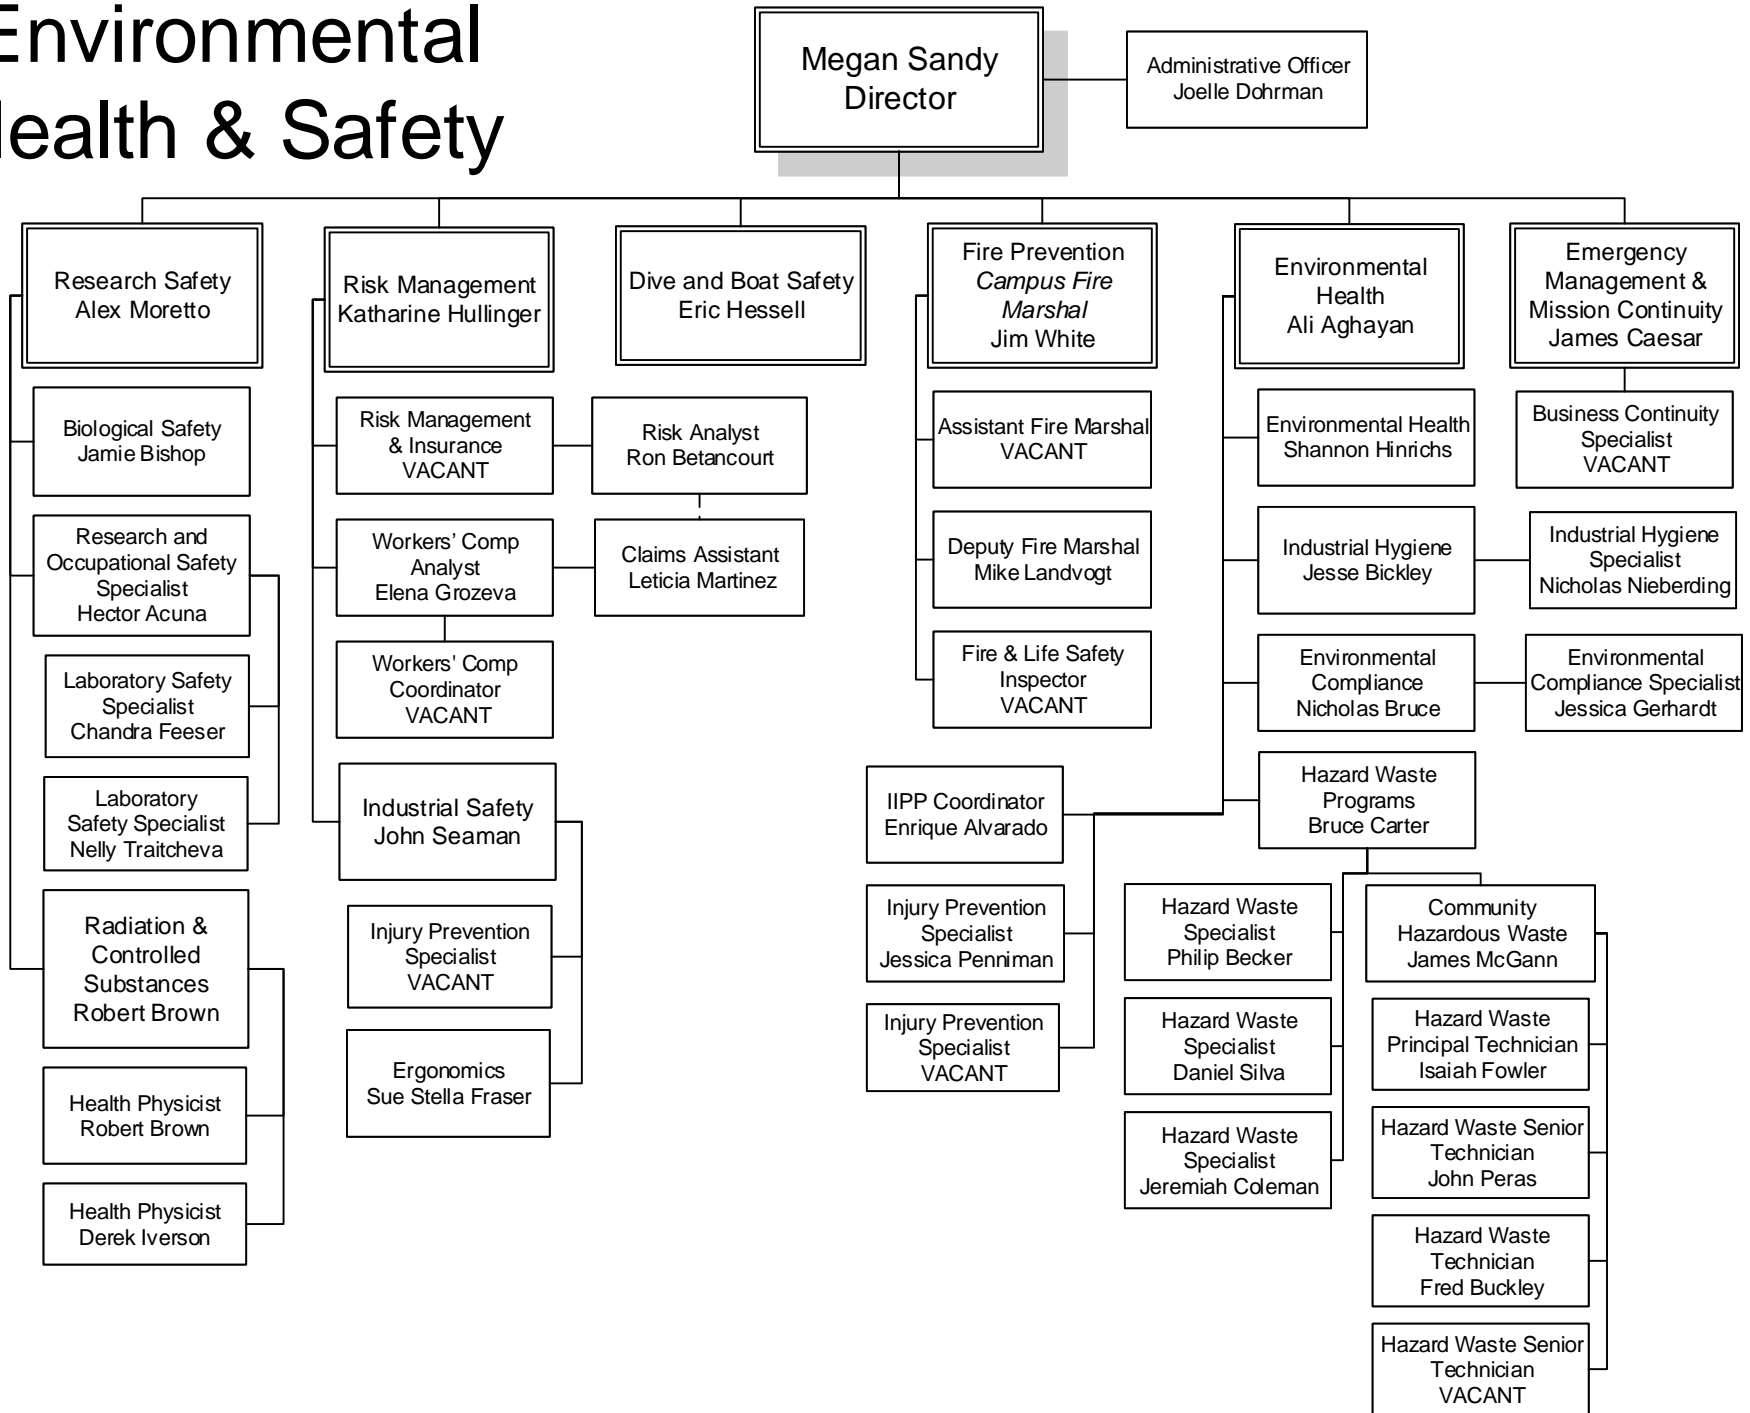

Design, Facilities & Safety Services

Business & Financial Planning

Design & Construction Services

Environmental Health & Safety

Facilities Management

David McHale
Director