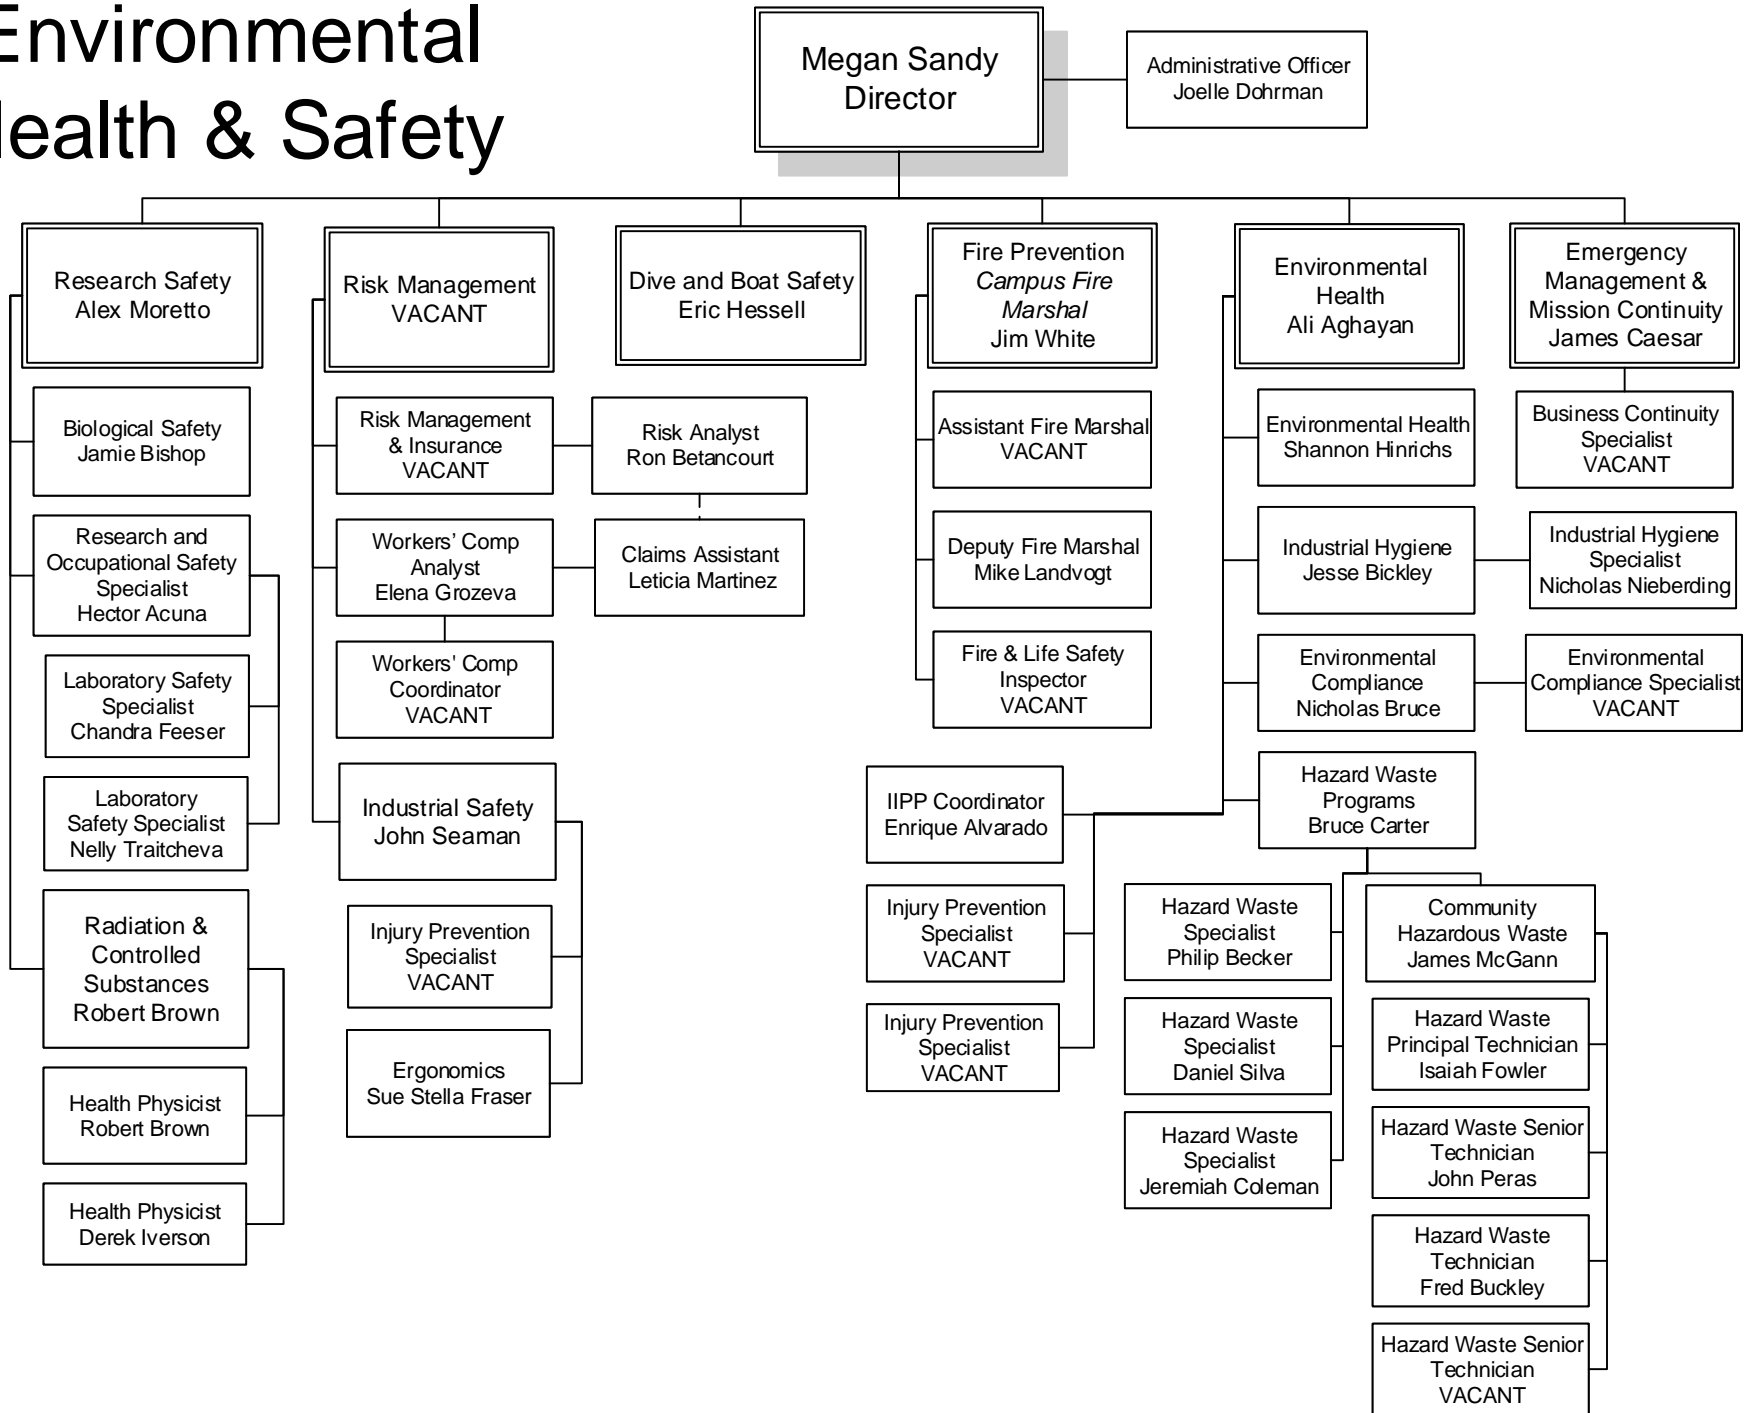

Design, Facilities & Safety Services

Business & Financial Planning

Design & Construction Services

Environmental Health & Safety

Facilities Management

David McHale
Director